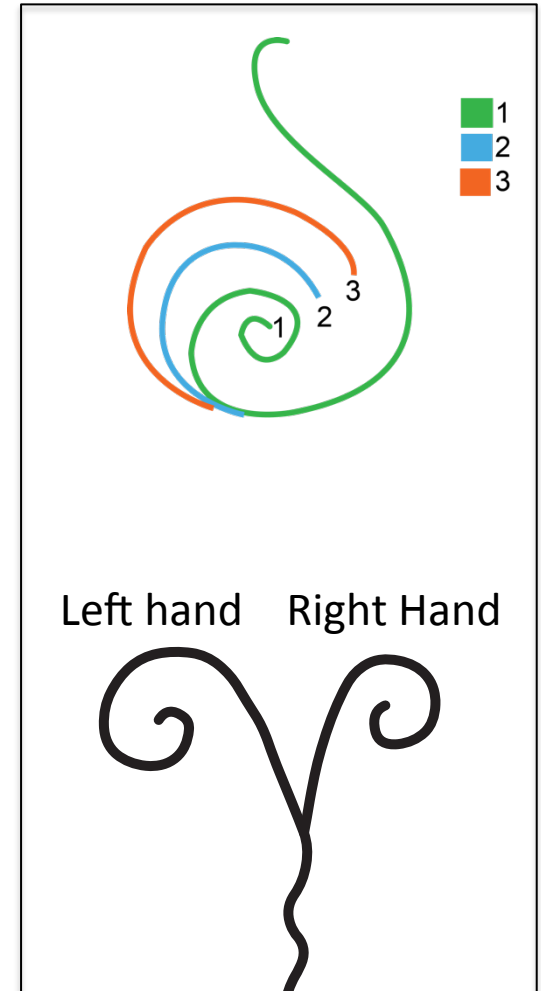

How to use these cards

While listening to the Sirius Odyssey, use your whole body to flow through each BioSignature pattern in your chosen BioSignature set. Its important to start each BioSignature from the correcting starting point, indicated by the arrow next to each BioSignature. The Sirius Odyssey will help provide overall energetic balance in the space and the BioSignatures will help balance specific organ functions related to the chosen set. For best results, you should do this once daily.

Don't forget to HAVE FUN!

Special BioSignature Selection: Digestive

Special BioSignature Selection: Endocrine

Special BioSignature Selection: Respiratory & Cardio

Special BioSignature Selection: Spine